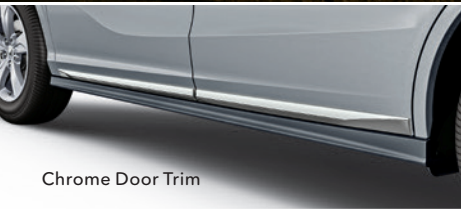

Odyssey EX-L shown in Modern Steel Metallic with Chrome Door Trim, Chrome Roof Rails, Fender Emblems, Rear Bumper Protector, and Trailer Hitch.

Chrome Door Trim