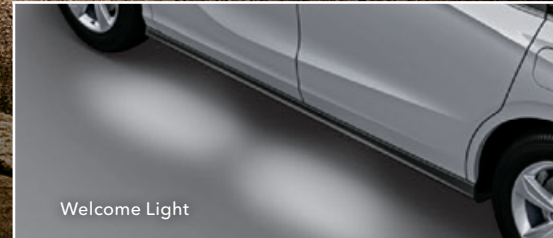

Protection and Convenience

Honda Genuine Accessories offer a variety of options for protecting your investment as well as others that add convenience and personalization to your new Odyssey.

Provide extra style, utility, and protection that make your Odyssey perfect for any occasion with Honda Genuine Accessories.

Some components and colors may vary. Please see your Honda dealer for details.