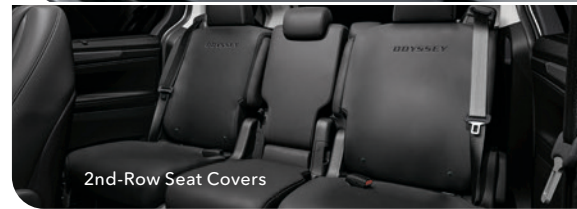

Hood Air Deflector

Utility Bin

2nd-Row Seat Covers